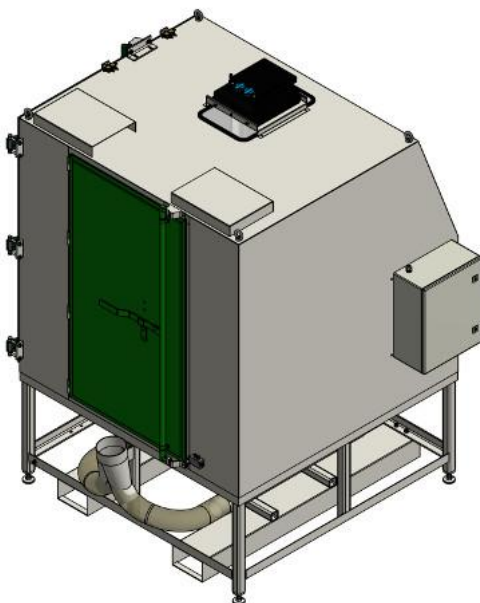

## ***Denim jeans blast cabinet***

Modified BNP 601 blast cabinet for manual blasting of denim jeans.

Application	Blasting of denim pants for individual looks
Equipment solution	Extra door on cabinet backside for fixing the denim pants
Part Handling	The jeans can be mounted on a fixed plate through the cabinet backdoor and be blasted manually in the inside of the cabinet.
Application advantage	Cabinet can be easily loaded from outside. Hanging jeans are blasted more constant and easier than lying pants.